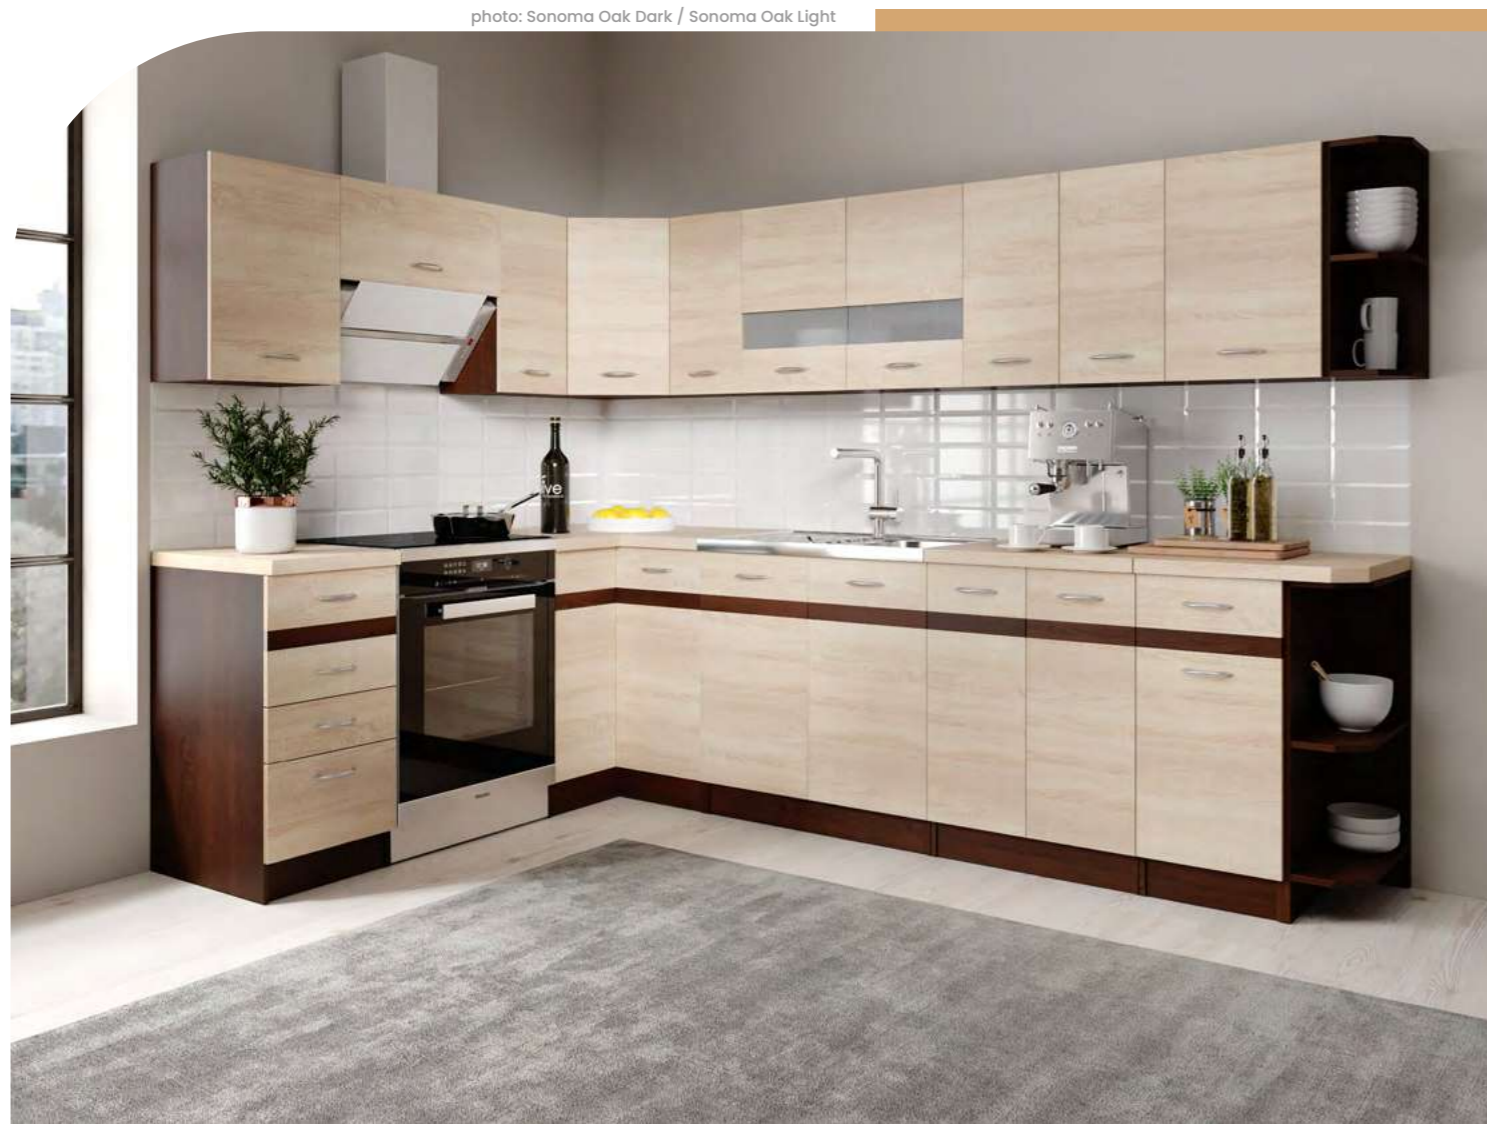

MILLED HANDLES

LIVIA

Sonoma Oak Light / Sonoma Oak Dark

Sonoma Oak Dark / Sonoma Oak Light

CABINETS WITH COUNTERTOP / ABS EDGES /

POSSIBILITY OF PURCHASING INDIVIDUAL CABINETS OR SETS

photo: Sonoma Oak Dark / Sonoma Oak Light